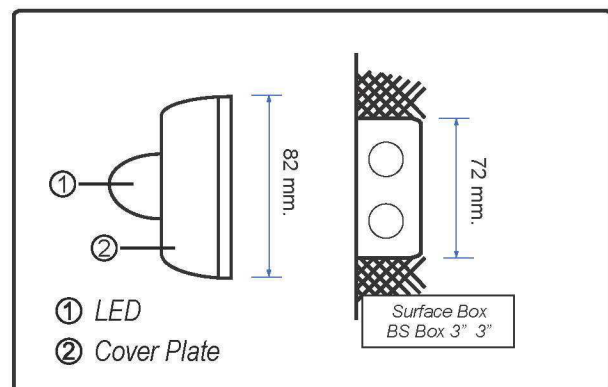

Siren With Strobe

Alarm / Siren With LED Strobe

YA81

Features

- Loud siren to alert others of emergency.
- Bright LED strobe for visual warning and efficient energy consumption.
- Fits European Junction box type.

Specification

Model / Product	YA81 Siren With Strobe		
Input voltage	12 VDC	/	24 VDC
Alarm	10 mA at 12 VDC	/	20 mA at 24 VDC
Strobe	6 pcs super bright LED		
Sound output	85 ± 5dB at 1M 12 VDC	/	90 ± 5dB at 1M 24 VDC
Body / Lamp	Red Color		
Siren tone	SWEEP, BELL WHISTLE		
Dimension (W x H x D)	81.5 x 81.5 x 53 mm.		