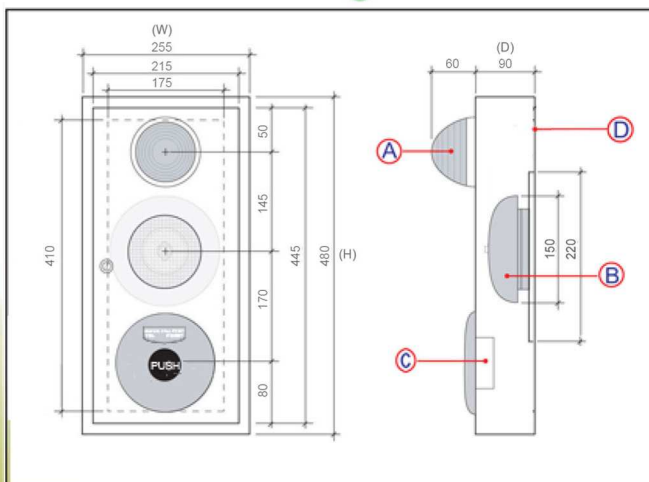

Combination Box

CP-300

Specification

(A) Fire indicating Lamp AH-9719 (Outside Box)

- Rated voltage : 24V DC
- Low current LED : 1 x LED 20mA
- Dimension : 90mm.(Dia) x 70mm.(H)
- Product : Taiwan

(B) Fire Alarm Bell AIP-624B (Inside Box)

- Rated voltage : 24V DC
- Rated current : 20mA
- Volume : 95dB@3M
- Dimension : $\varnothing 6"$ (152mm.) x 61mm.(H)
- Product : Taiwan
- Approval : UL.Listed

(C) Manual Station S-336 (Outside Box)

- Rated voltage : 24V DC
- Rated current : 30mA
- Function : Phone jack, Reset button, Confirmation LED Lamp
- Material : Fire proof plastic
- Dimension : 140mm.(Dia) x 45mm.(H)
- Product : Taiwan

(D) Combination Box

- Type : Surface Mounting Type
- Material : Iron material
- Key : Camlock open~close
- Dimension : 255mm.(W) x 90mm.(D) x 480mm.(H)
- Color : Red, White
- Product : Thailand

Red Color Box

CP-300
Red Color
Combination Box

Dimensional Drawing

White Color Box

CP-300
White Color
Combination Box