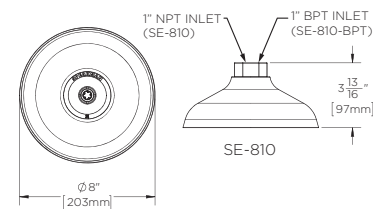

### FEATURES:

- High performance emergency shower head with integral flow control
- 1" NPT female inlet
- 20 GPM (75.71 L/min) @ 30 PSI flow rate

### WARRANTY:

Visit [www.speakman.com](http://www.speakman.com) for full product warranty information

- 3 Year Limited Warranty (commercial)

SE-810

SE-820

SE-830

All dimensions are in inches (millimeters) unless otherwise specified and are subject to change without notice.