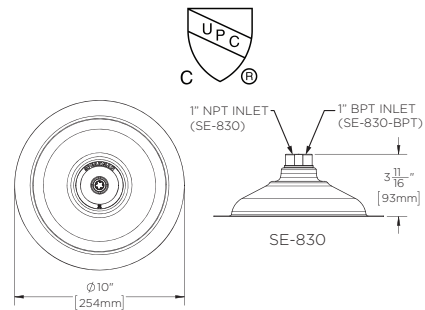

### FEATURES:

- High performance emergency shower head with integral flow control
- 1" NPT female inlet
- 20 GPM (75.71 L/min) @ 30 PSI flow rate

### WARRANTY:

Visit [www.speakman.com](http://www.speakman.com) for full product warranty information

- 3 Year Limited Warranty (commercial)

SE-810

SE-820

SE-830

All dimensions are in inches (millimeters) unless otherwise specified and are subject to change without notice.