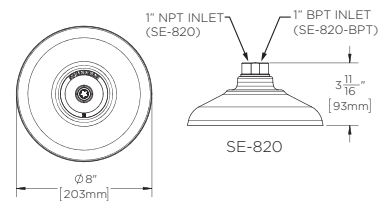

### FEATURES:

- High performance emergency shower head with integral flow control
- 1" NPT female inlet
- 20 GPM (75.71 L/min) @ 30 PSI flow rate

### WARRANTY:

Visit [www.speakman.com](http://www.speakman.com) for full product warranty information

- 3 Year Limited Warranty (commercial)

SE-810

SE-820

SE-830

All dimensions are in inches (millimeters) unless otherwise specified and are subject to change without notice.